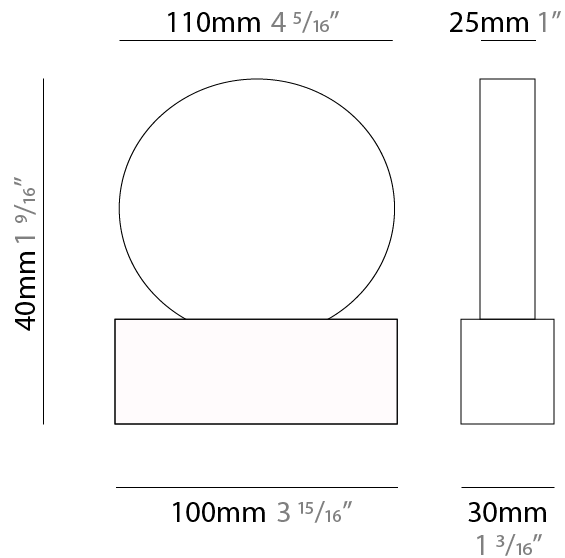

PROJECT	_____
TYPE	_____
SPECIFIER	_____
QUANTITY	_____
DATE	_____

DO NOT DISTURB PORTABLE

D134019-

base number   Finish
Options

1. To build a product code in our configurator select the specify button on the base model # product page
2. To build a manual product code on this datasheet choose from the options listed below in blue font and add the suffix to the base model #

GENERAL

Series: Do Not Disturb
Brand: Knikerboker
Division: Design
Mounting Type: Portable
Mounting Location: Table
Subcategory: Table

PHYSICAL

Shape: Round
Length (mm): 110
Length (in): 4 ⁵/₁₆
Width (mm): 30
Width (in): 1 ³/₁₆
Height (mm): 140
Height (in): 5 ¹/₂
Light Distribution: Direct / Indirect
Diffuser: Opal
Fixture Finish: EWH / EBK / MAN / COF / PRD / SLF / GLF / CLF / BRL
Fixture Material: Metal

ELECTRICAL

Lamp Type: LED
Total Output Wattage (W): 8
Dimming: Non-Dimmable
Driver Included: Yes
Driver Location: Integrated
Driver Type: Constant Voltage 120Vac
Driver Class: Class 2
Input Voltage (V): 120
Output Voltage (V): 24

LED

Number of LEDs: 1
Color Temperature (°K): 3000
Max. Delivered Lumen (lm): 1000
CRI: >85 CRI

OPTICAL

RATINGS AND CERTIFICATIONS

Certified By: Certified for North American Standards
IP rating: IP20