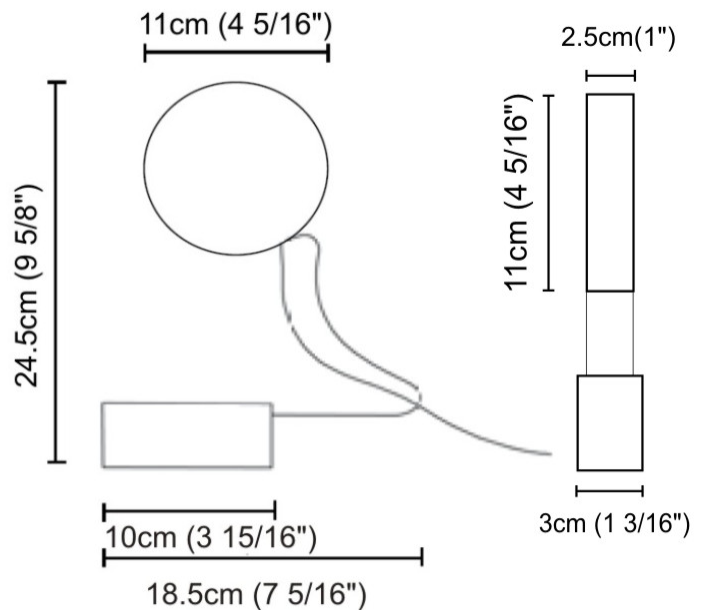

DO NOT DISTURB PORTABLE

D134023-

base number _____
Finish _____
Options _____

1. To build a product code in our configurator select the specify button on the base model # product page
2. To build a manual product code on this datasheet choose from the options listed below in blue font and add the suffix to the base model #

GENERAL

Series: Do Not Disturb
Brand: Knikerboker
Division: Design
Mounting Type: Portable
Mounting Location: Table
Subcategory: Table

PHYSICAL

Shape: Round
Length (mm): 185
Length (in): 7 ⁵/₁₆
Width (mm): 30
Width (in): 1 ³/₁₆
Height (mm): 245
Height (in): 9 ⁵/₈
Light Distribution: Direct / Indirect
Diffuser: Opal
Fixture Finish: EWH / EBK / MAN / COF / PRD / SLF / GLF / CLF / BRL
Fixture Material: Metal

ELECTRICAL

Lamp Type: LED
Input Wattage (W): 8
Total Output Wattage (W): 7
Dimming: Non-Dimmable
Driver Included: Yes
Driver Location: Integrated
Driver Type: Constant Voltage - 120Vac
Driver Class: Class 2
Input Voltage (V): 120
Output Voltage (V): 24

LED

Number of LEDs: 1
Color Temperature (°K): 3000
Max. Delivered Lumen (lm): 1000
CRI: >85 CRI
Lamp Life (hrs): 50000

OPTICAL

RATINGS AND CERTIFICATIONS

Certified By: Certified for North American Standards
IP rating: IP20